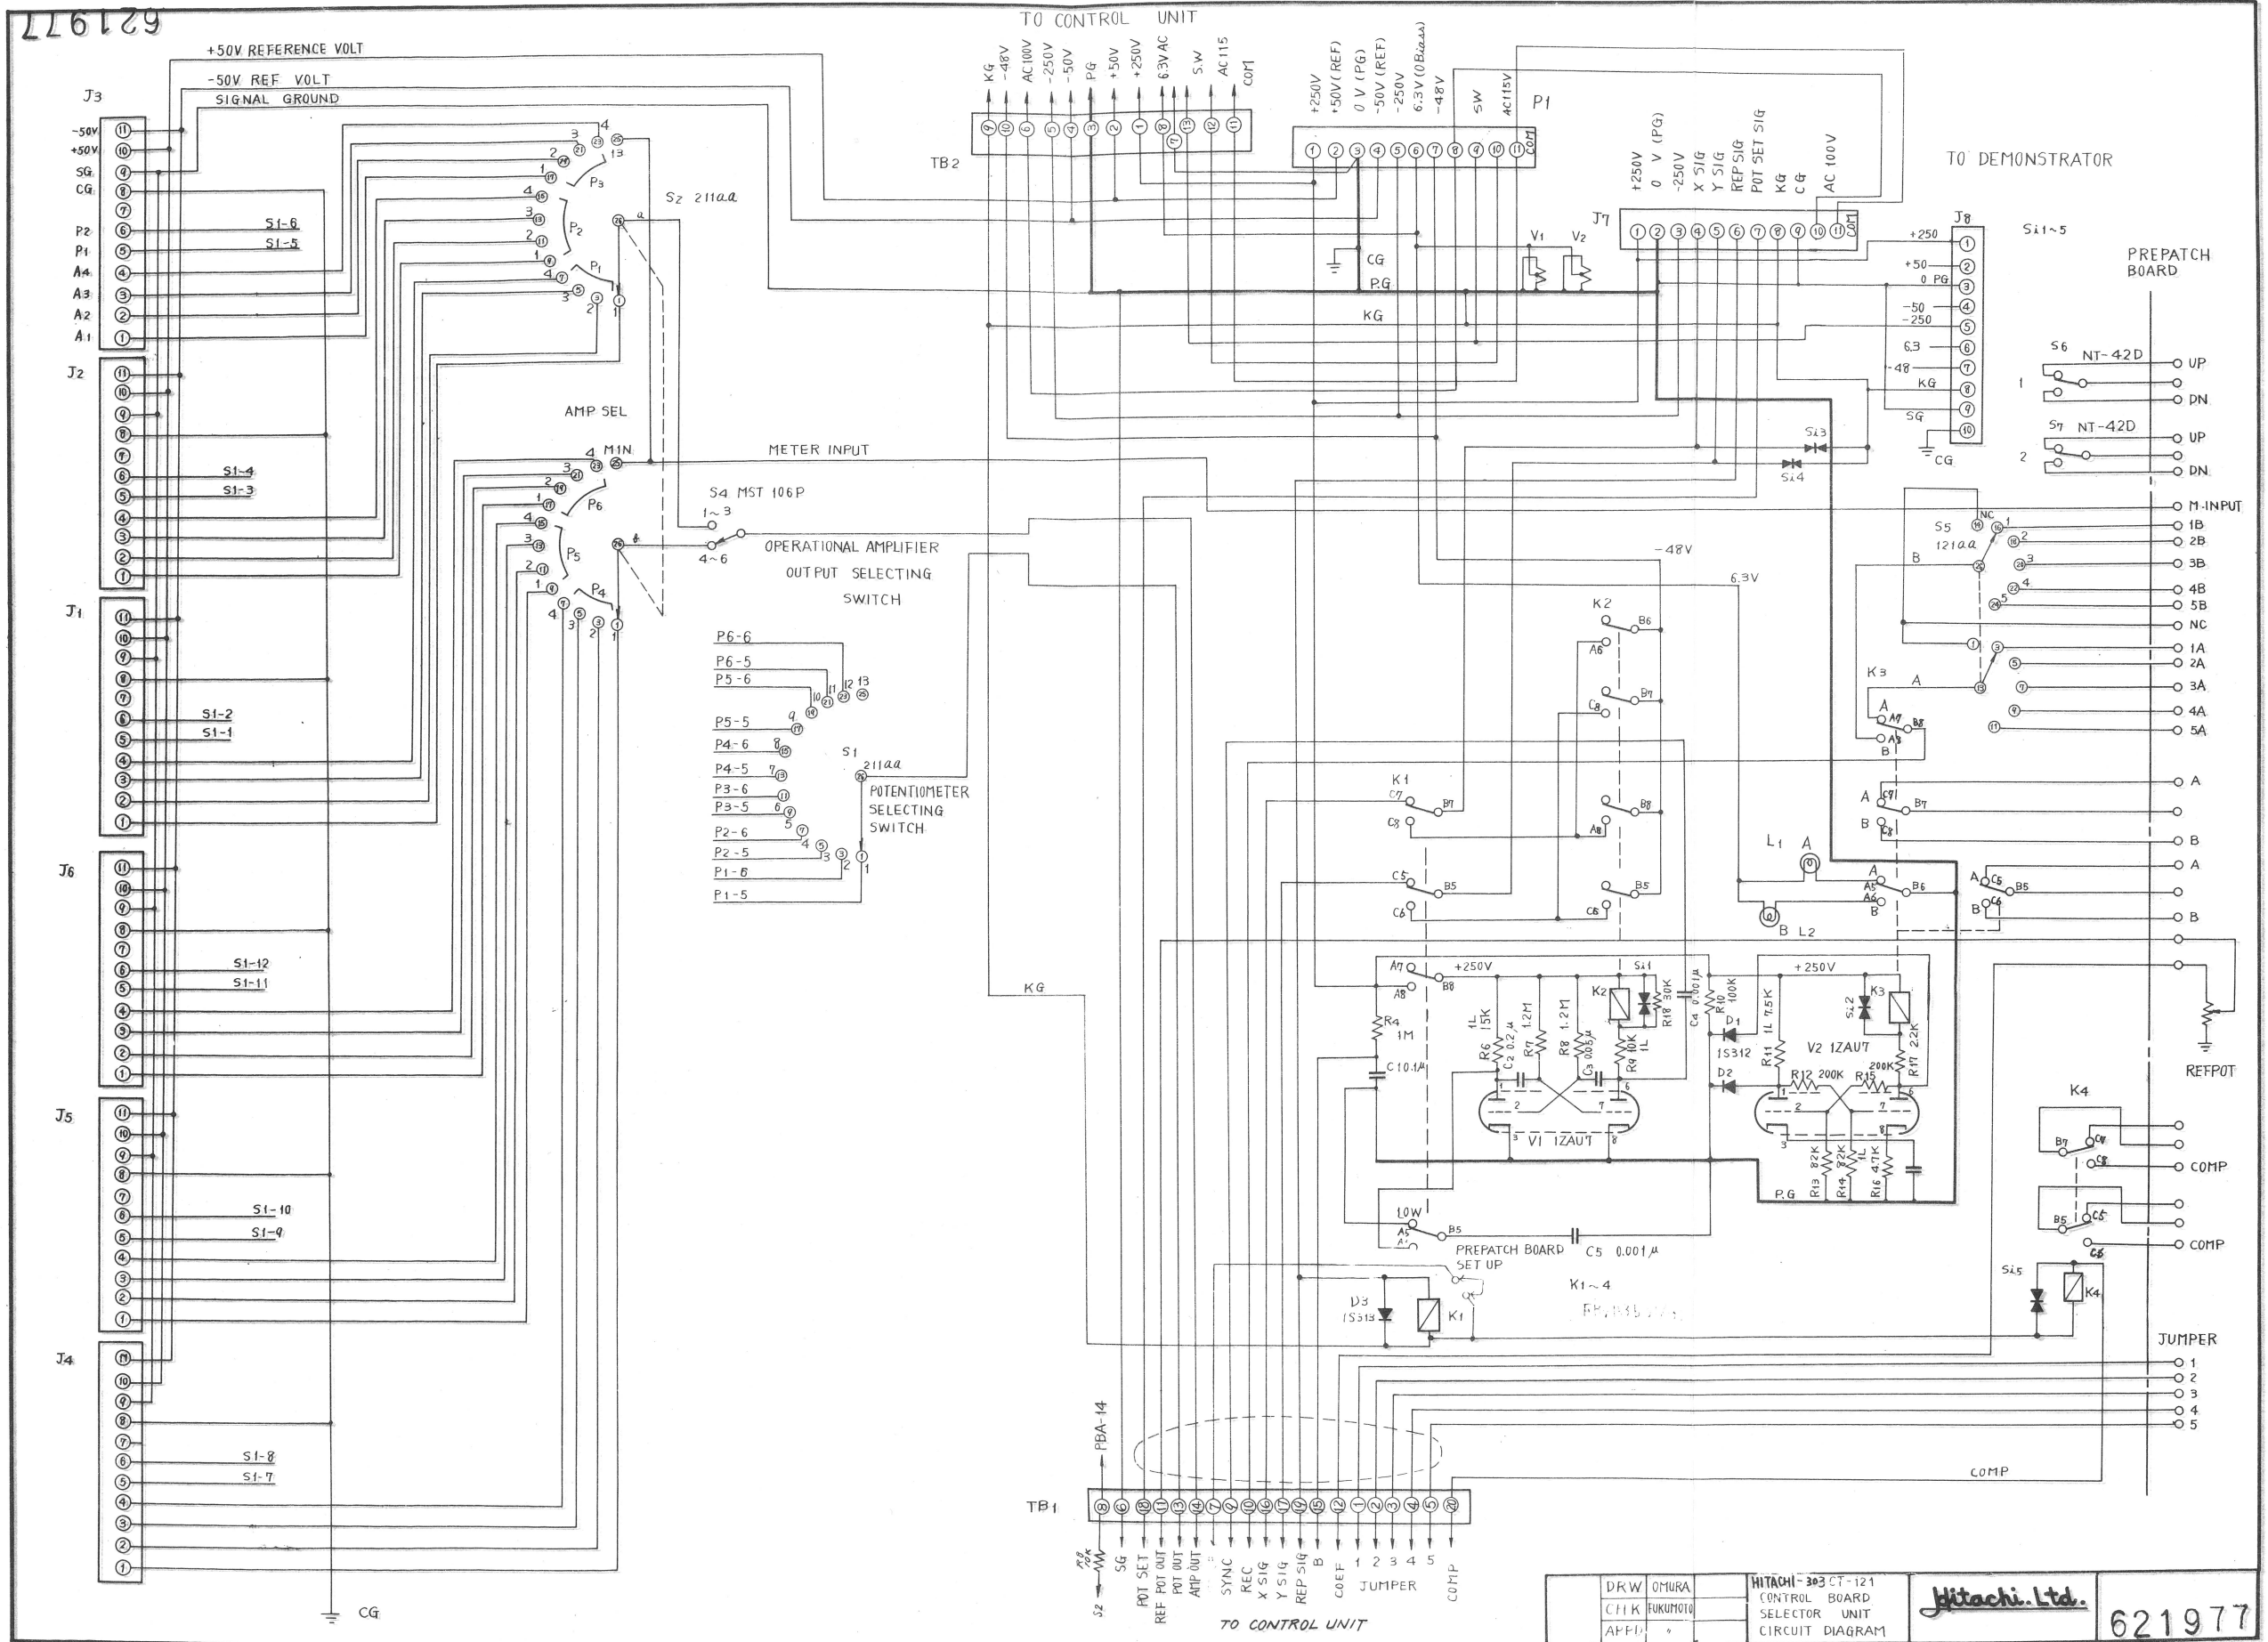

621977

DRW	OMURA	HITACHI-303 CT-121
CHK	FUKUMOTO	CONTROL BOARD
APP'D		SELECTOR UNIT
		CIRCUIT DIAGRAM

Hitachi Ltd. 621977