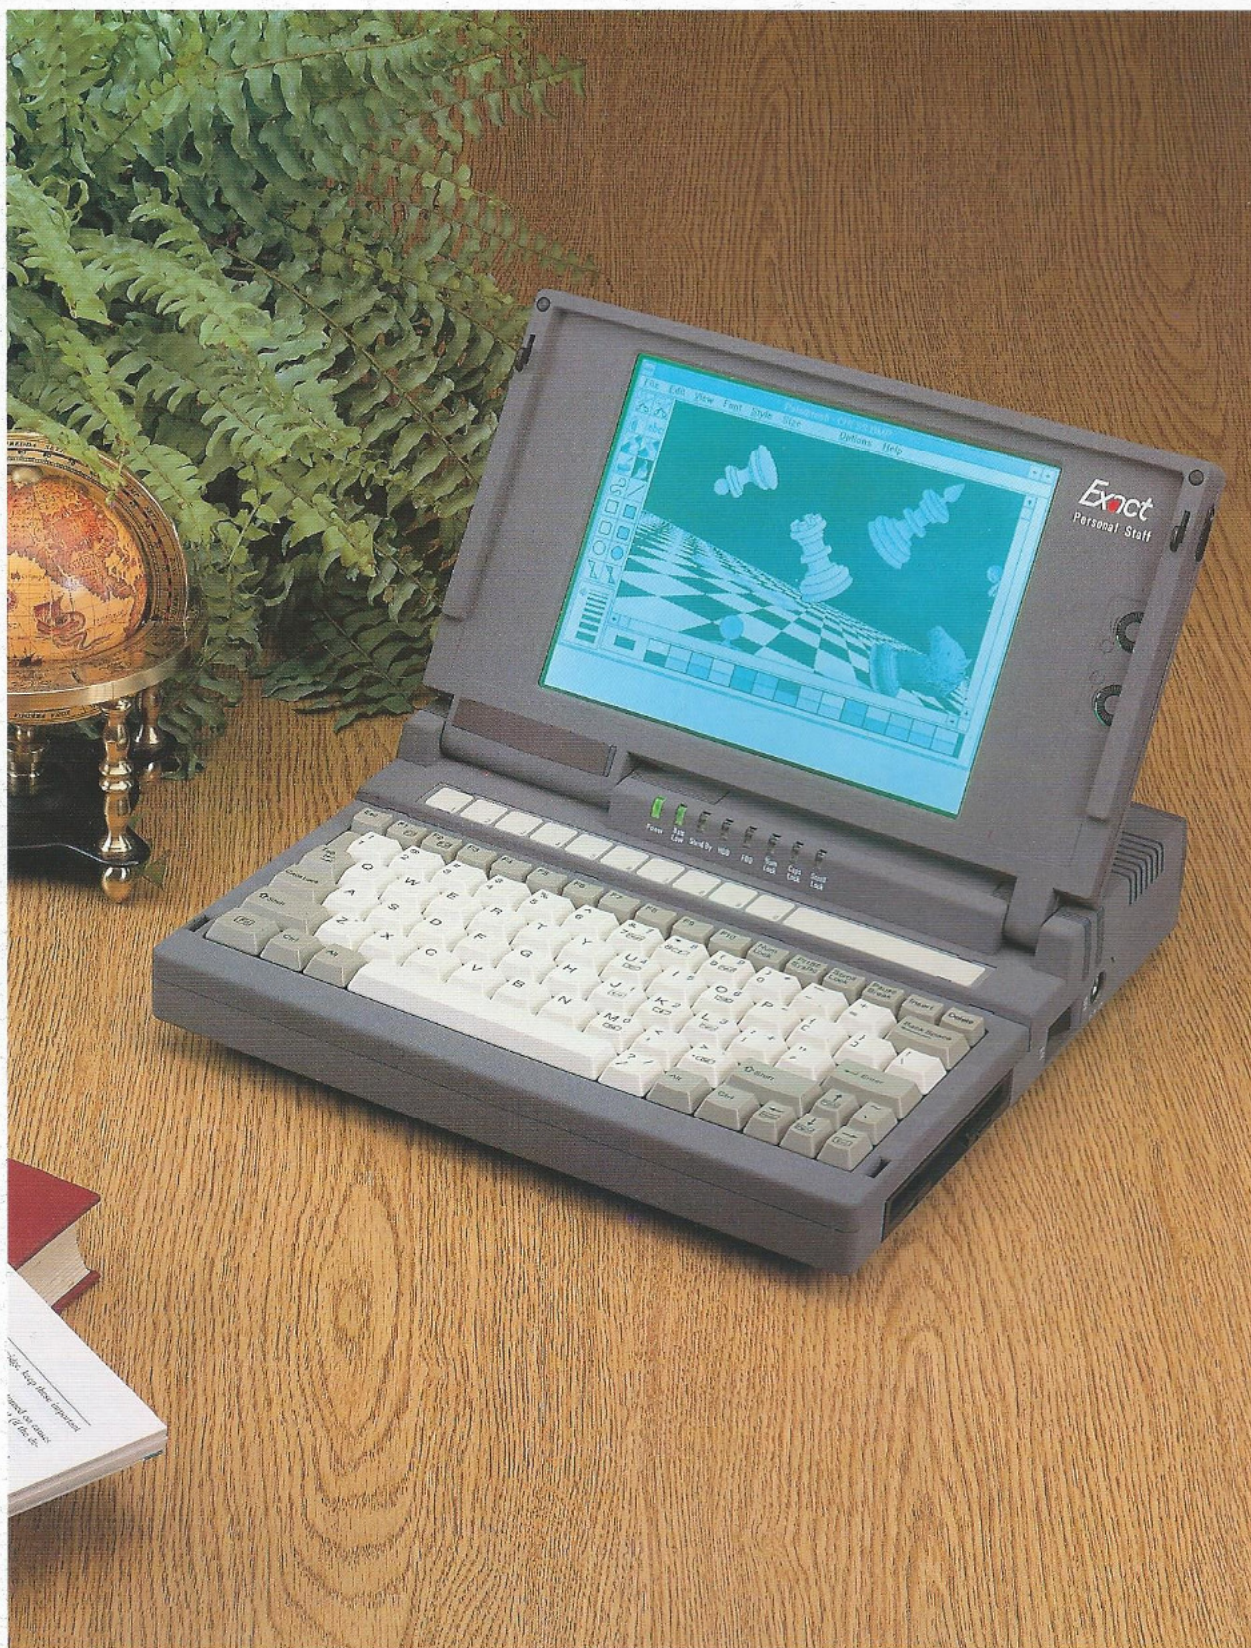

MOST POWER SAVING

GERMANY PATENT NO. G 91 09607.3

Datatechnik
EDV Vertriebs- u. Service GmbH
C85Citronst. 34, 53393 Bonn 3
T. 0228/440012 Fax 0228/440011

Exoct
PERSONAL STAFF