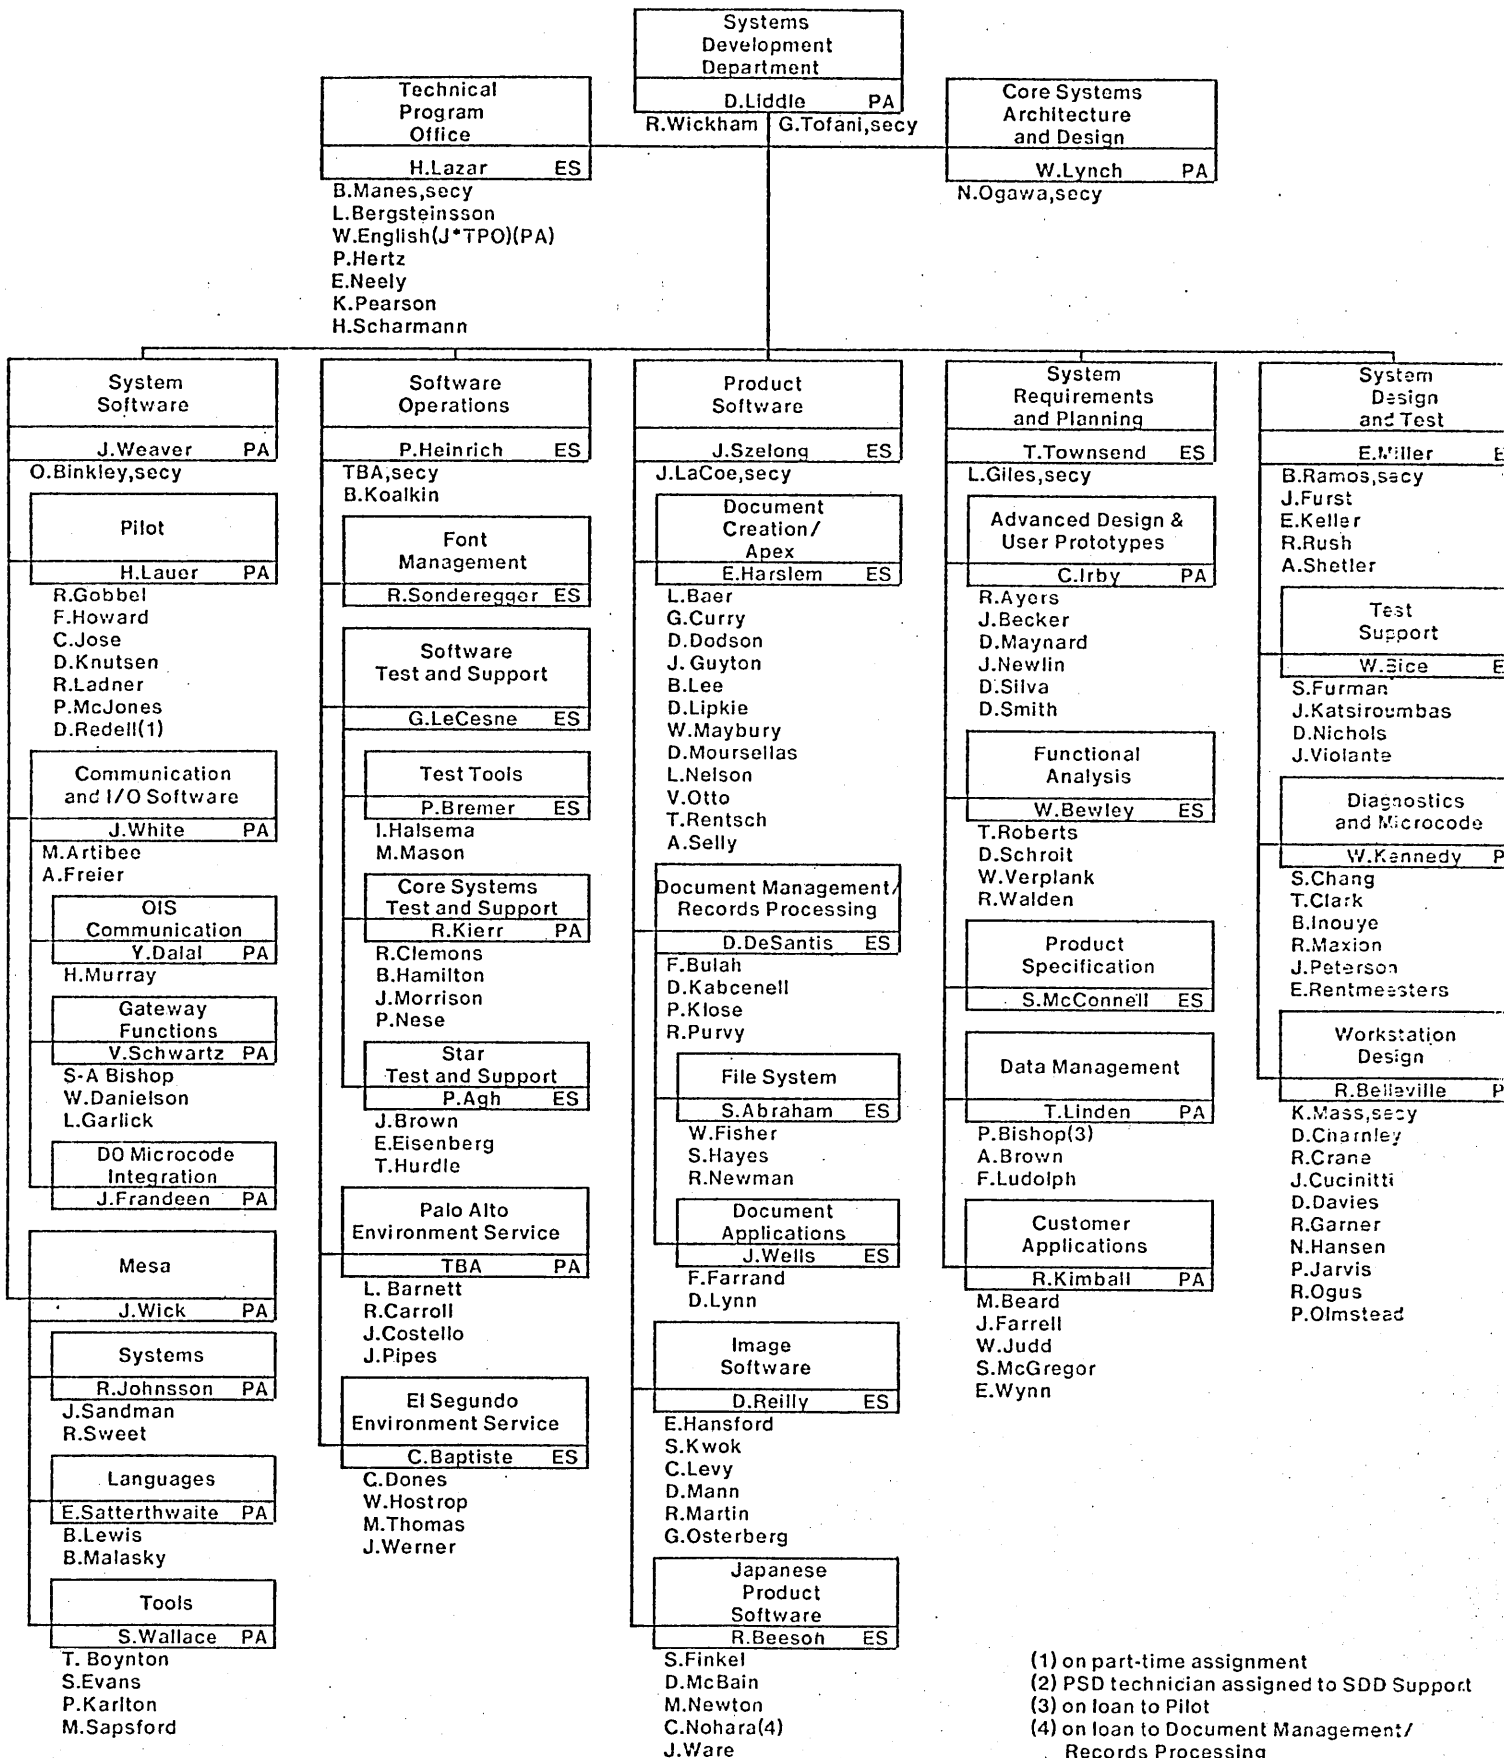

**SYSTEMS DEVELOPMENT DEPARTMENT**  
**El Segundo (ES) and Palo Alto (PA)**  
 (December 13, 1979)

(1) on part-time assignment  
 (2) PSD technician assigned to SDD Support  
 (3) on loan to Pilot  
 (4) on loan to Document Management/ Records Processing